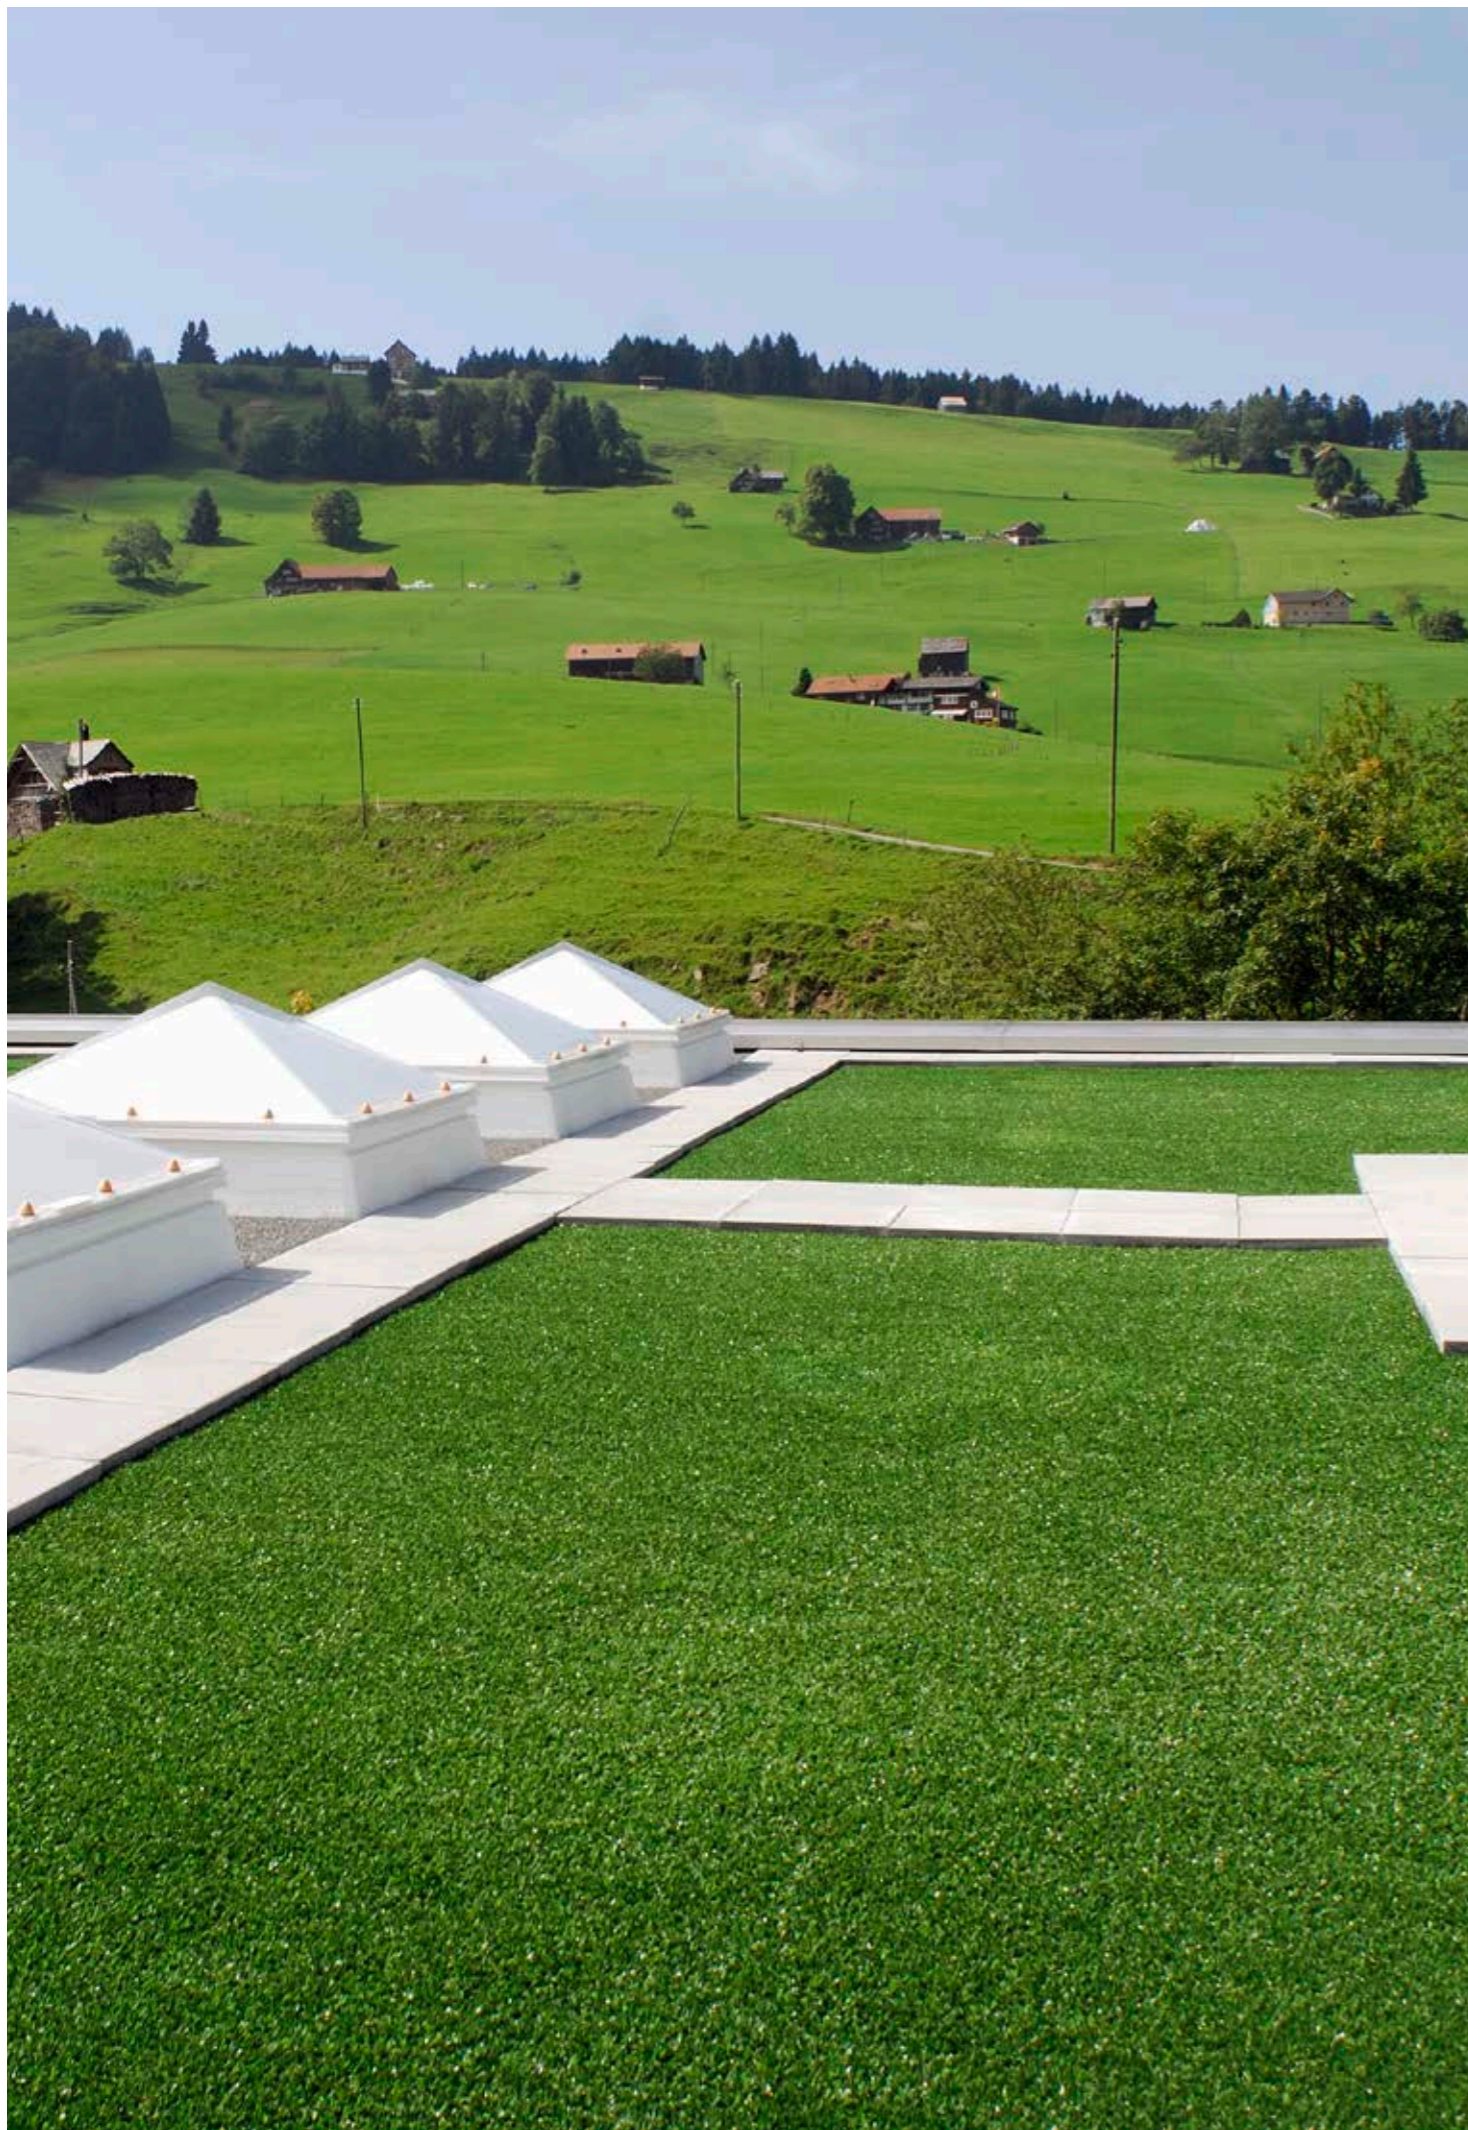

risca tiara

textile  passion

APPENZELLER
TURF

APPENZELLER TURF

True to nature green or in your favorite color.
Extremely durable. Easy to maintain. Pleasant to touch.

Big window fronts, wide roof tops: indoor and outdoor spaces merge together. Floor coverings with new functional qualities create transitions, set accents, guide the stream of visitors and give a feel of wellbeing. They are easy to maintain, resist the sun, wind and weather and retain their appeal for years to come.