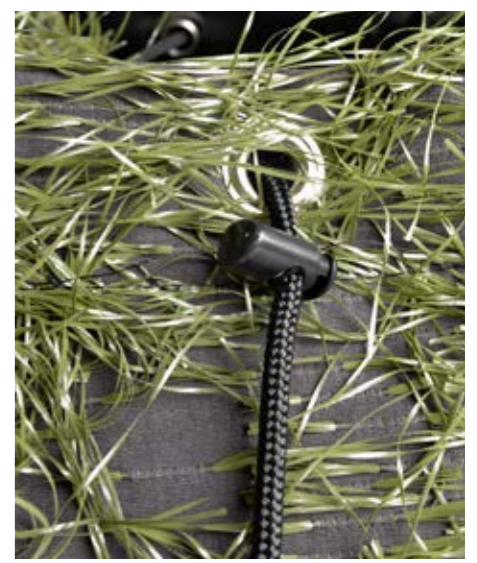

PAUL, the shopping trolley 75×25×30 cm

Multifunctional, easy to handle. A true helper for carrying groceries, sports gear, tools etc.