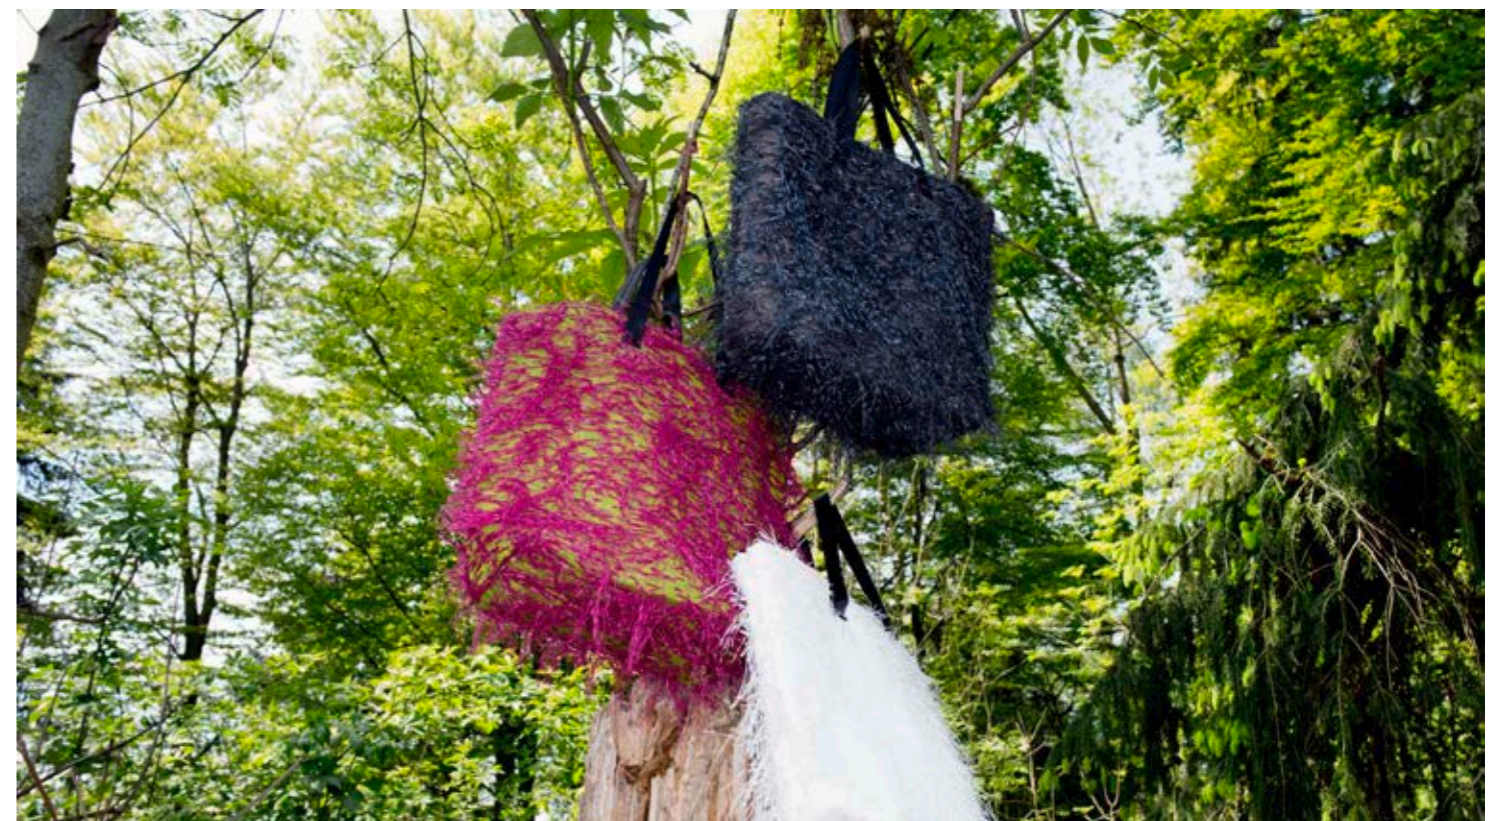

A bag which can be carried over the shoulder. Crafted from a whimsical artificial weave, lined with a washable canvas and an inside pocket (13x19cm) which can be closed with a Velcro fastener. Wide straps 2.5 cm, 26cm long. Whether you find this bag attractive or not, it's an eye-catcher nonetheless and has gained a big fan crowd.