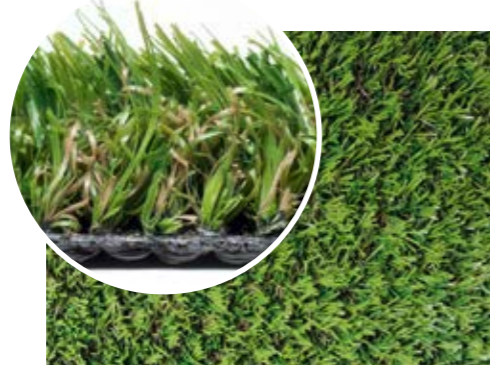

Application:

Highly frequented indoor and outdoor areas, playgrounds, multi-sport fields, gardens and landscapes, balconies, terraces, winter gardens, roof tops, pool-surrounds, trade fairs, events etc.