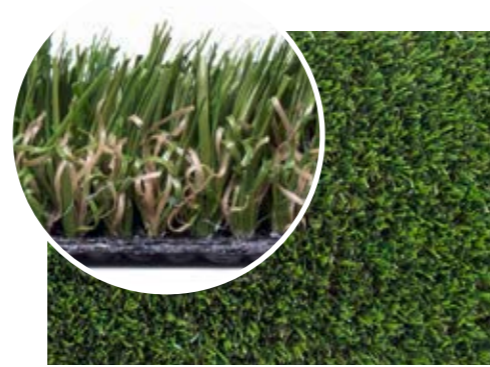

Application:

Highly frequented indoor and outdoor areas, gardens and landscapes, playgrounds, multi-sport fields, balconies, terraces, winter gardens, roof tops, pool-surrounds, trade fairs, events, etc.