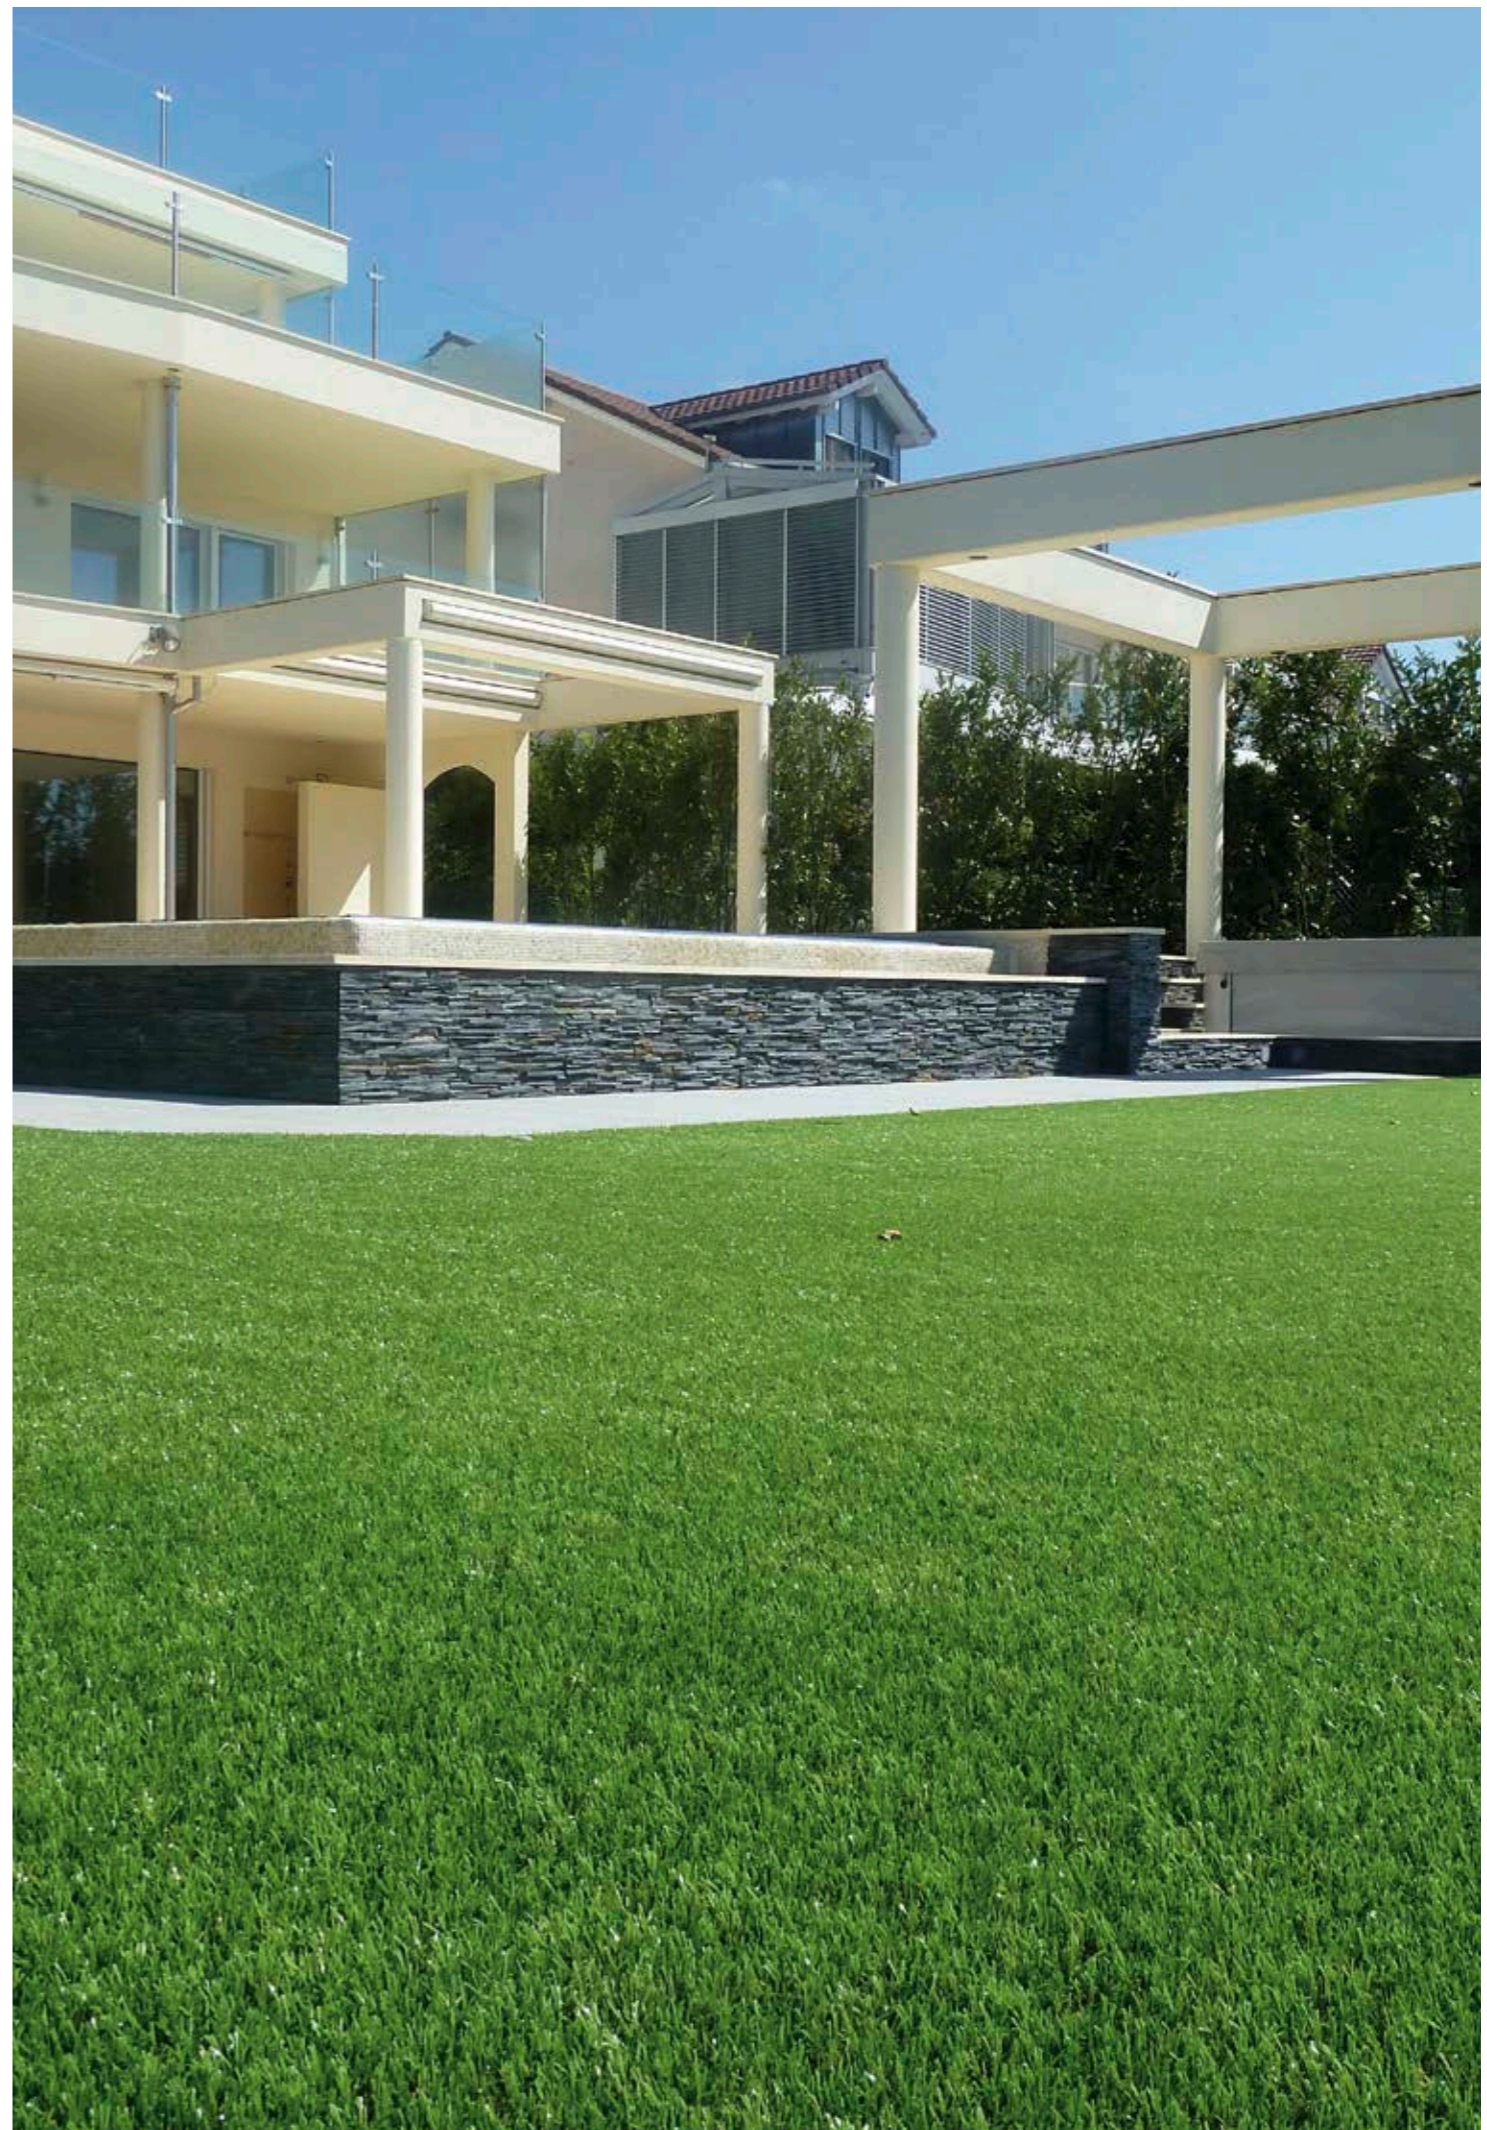

risca tiara

textile  passion

APPENZELLER
TURF

APPENZELLER TURF

True to nature green or in your favorite color.
Extremely durable. Easy to maintain. Pleasant to touch.

Big window fronts, wide roof tops: indoor and outdoor spaces merge together. Floor coverings with new functional qualities create transitions, set accents, guide the stream of visitors and give a feel of wellbeing. They are easy to maintain, resist the sun, wind and weather and retain their appeal for years to come.